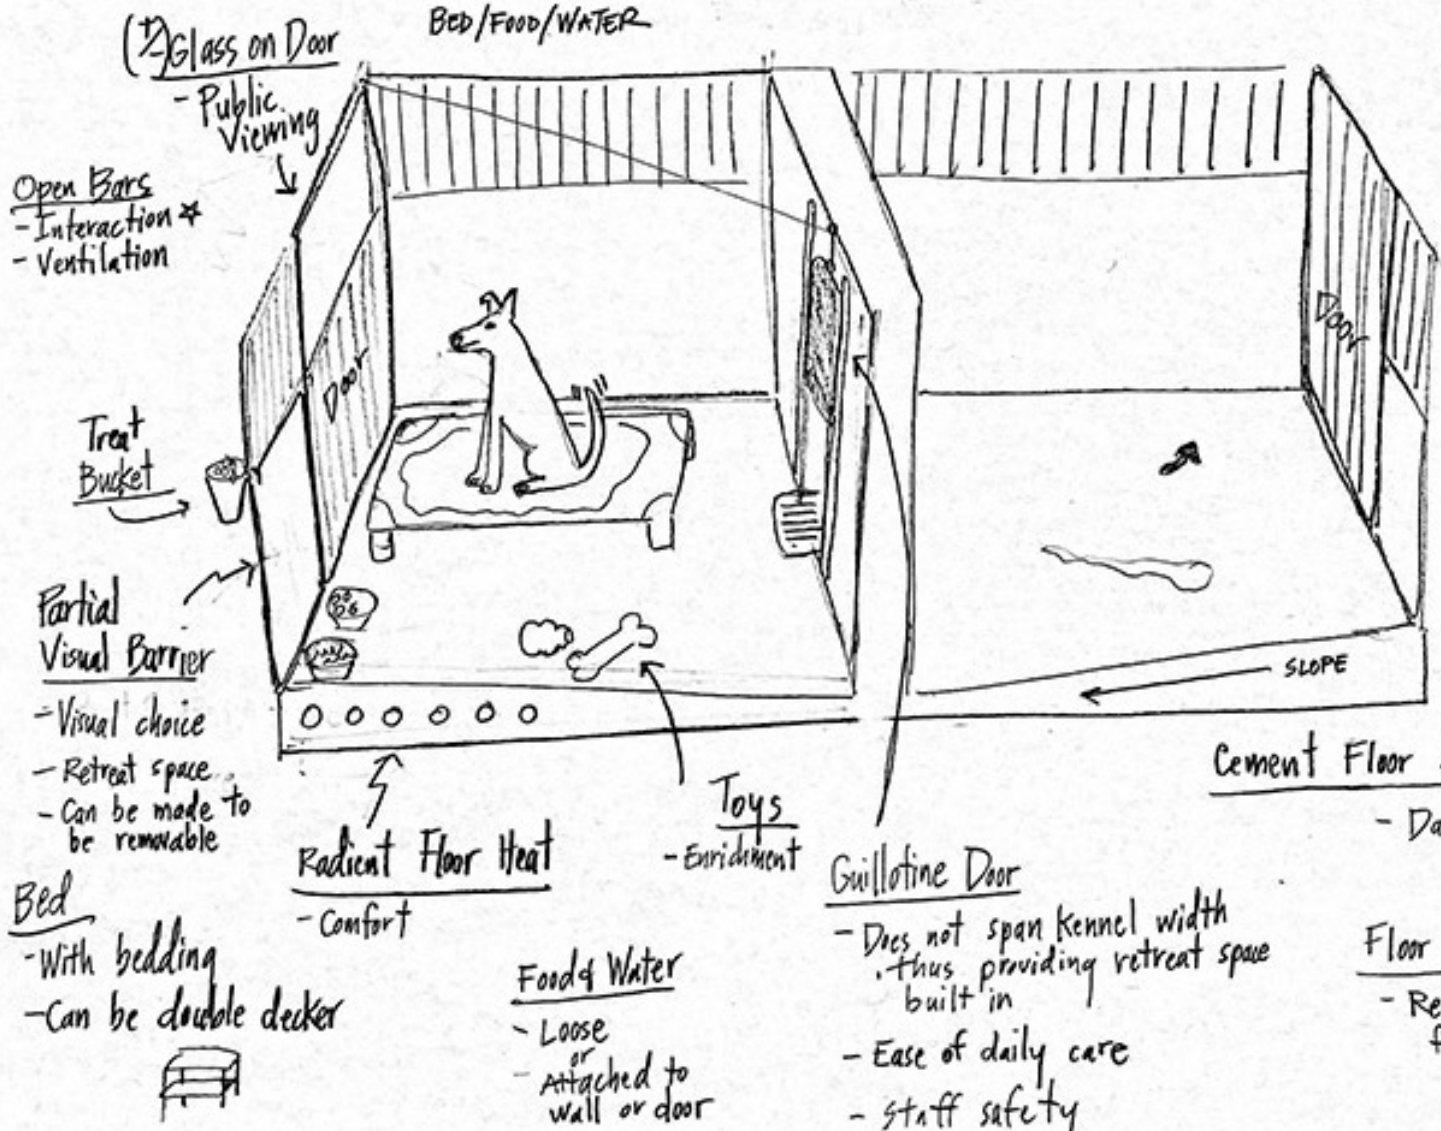

LOW STRESS DOG HOUSING DOUBLE COMPARTMENT

Main "LIVING" Side ← → "Bathroom" Side + Space to Move about
BED/FOOD/WATER

GENERAL KENNEL DIMENSIONS

<u>Kennel Wall Height</u>
Total 6' 5"
Solid Wall Height 4' 6" (+)
<u>Kennel Width</u>
4.5' - 6'
<u>Kennel Length</u>
10' - 12'

Cement Floor Slope To Drain

- Daily care + quicker dry times

Floor Covering

- Resinous Epoxy or Urethane for durability & cleanability